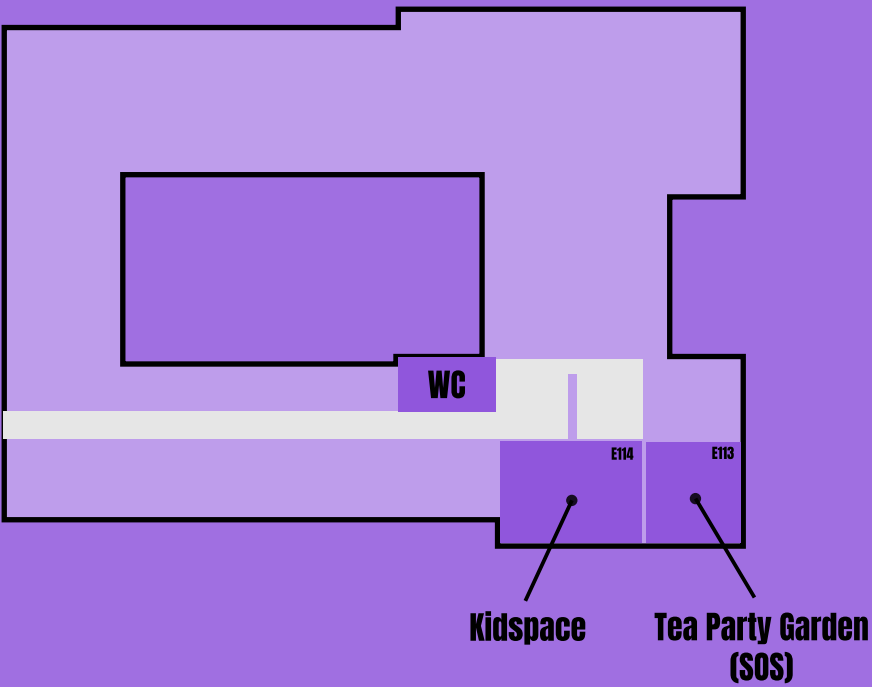

THE BUNNY IS A LIE
EASTERHEGG 2026 | EH23

1.0G